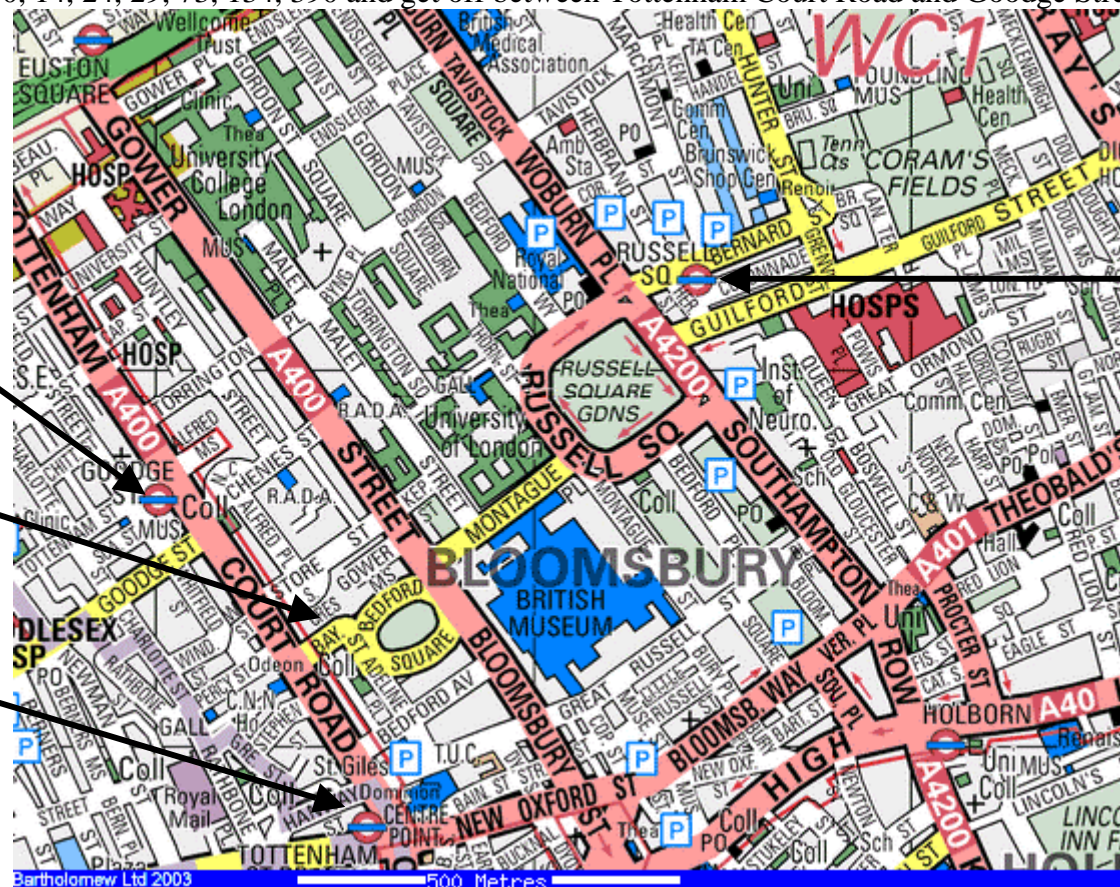

MAP SHOWING LOCATION OF PAI

Public Transport

Underground: PAI is situated on the north side of Bayley Street between Tottenham Court Road and Bedford Square. The nearest underground stations are Goodge Street (Northern line) and Tottenham Court Road (Northern and Central Lines). PAI is only two to three minutes' walk from either station. Alternatively Russell Square Station (Piccadilly Line) is a six to eight minute walk.

Buses: Take buses 10, 14, 24, 29, 73, 134, 390 and get off between Tottenham Court Road and Goodge Street Stations.

Goodge Street Station

**PAI, 10 Bayley Street
London, WC1B 3HB
Tel: 020 7580 3590
Fax: 020 7580 4746
(Off Tottenham Court Rd
turn by Jack Horner Pub)**

Tottenham Court Road Station

Russell Square Station